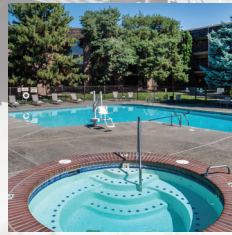

YOUR **HOME**BASE FOR **ADVENTURE**

GET LOCAL IN PASCO

No one knows this place like us. Whether you're interested in seeing the main attractions or discovering hidden gems, we're your homebase for local adventure. Here's a taste of what to expect from the city's local scene. Want even more tips? Stop by the front desk and we'll share our favorite spots.

WINERIES

The Pacific Northwest is packed with local wineries and the Columbia River valley has some of the best. Luckily, there are 48 of them within greater Tri-Cities. Don't like wine, that's ok, the area boasts 2 Distilleries and 8 Micro-Breweries all with on-site tasting. Ask the front desk for recommendations.

FOOD

Rather unique, the Columbia Oriental Market features the largest selection of authentic Asian dishes. Local favorite, Fiesta Mexican Restaurant or of course our own Grizzly Bar & Grill prepares great comfort food with the local agricultural community in mind.

SHOPPING

Get local! Mainstream malls, like Columbia Center Mall, are great but try your luck for unique and boutique items in the Country Mercantile, just 10 minutes north of Pasco. Visit the small shops of Downtown Pasco, our try the seasonal Farmers' Market.

FAMILY FUN

Catch the Tri-City Dust Devils baseball at Gesa Stadium. Visit the Playground of Dreams. Learn more about the history of the Mid Columbia at the REACH Museum. Outdoor activities include boating, fishing, hiking and hunting, paddleboards and much more. Try a VR Escape Room or the trampoline park for extra fun.

LOCATION

We are located in the heart of Washington wine country, across the street from Columbia Basin College and just four blocks from the Tri-Cities Regional Airport.

ROOMS

Our 279 guestrooms offer pillowtop beds, complimentary Wi-Fi, flat screen TVs, eco-friendly bath products, mini fridges, microwaves and more. Each room features a private balcony or patio.

DINING

Breakfast and lunch is available at Seasons Restaurant located in the lobby. Our hotel is home to the famous Grizzly Bar and Grill, known for its scrumptious burgers, pizzas and wings. Enjoy a cocktail, have some appetizers. Friday and Saturday evenings the Grizzly transforms into the area's hottest nightclub with DJs playing the top music from 9pm to 2am.

TRANSPORTATION

Shuttle service is complimentary to our guests heading to and from the Tri-Cities Regional Airport.

SERVICES

For your convenience, we offer valet laundry services, room service, catering services, a fully equipped business center and complimentary parking.

EXTRAS

We have a fitness center, seasonal outdoor heated pool and a hot tub available to our guests.