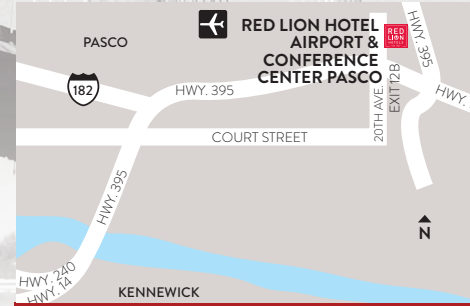

YOUR **HOME**BASE FOR **ADVENTURE**

GET LOCAL IN PASCO

No one knows this place like us. Whether you're interested in seeing the main attractions or discovering hidden gems, we're your homebase for local adventure. Here's a taste of what to expect from the city's local scene. Want even more tips? Stop by the front desk and we'll share our favorite spots.

WINERIES

The Pacific Northwest is packed with local wineries and the Columbia River valley has some of the best. Luckily, there are 48 of them within greater Tri-Cities. Don't like wine, that's ok, the area boasts 2 Distilleries and 8 Micro-Breweries all with on-site tasting. Ask the front desk for recommendations.

FOOD

Rather unique, the Columbia Oriental Market features the largest selection of authentic Asian dishes. Local favorite, Fiesta Mexican Restaurant or of course our own Grizzly Bar & Grill prepares great comfort food with the local agricultural community in mind.

SHOPPING

Get local! Mainstream malls, like Columbia Center Mall, are great but try your luck for unique and boutique items in the Country Mercantile, just 10 minutes north of Pasco. Visit the small shops of Downtown Pasco, our try the seasonal Farmers' Market.

FAMILY FUN

Catch the Tri-City Dust Devils baseball at Gesa Stadium. Visit the Playground of Dreams. Learn more about the history of the Mid Columbia at the REACH Museum. Outdoor activities include boating, fishing, hiking and hunting, paddleboards and much more. Try a VR Escape Room or the trampoline park for extra fun.

LOCATION

We are located in the heart of Washington wine country, across the street from Columbia Basin College and just four blocks from the Tri-Cities Regional Airport.

ROOMS

Our 279 guestrooms offer pillowtop beds, complimentary Wi-Fi, flat screen TVs, eco-friendly bath products, mini fridges, microwaves and more. Each room features a private balcony or patio.

DINING

Breakfast and lunch is available at Seasons Restaurant located in the lobby. Our hotel is home to the famous Grizzly Bar and Grill, known for its scrumptious burgers, pizzas and wings. Enjoy a cocktail, have some appetizers. Friday and Saturday evenings the Grizzly transforms into the area's hottest nightclub with DJs playing the top music from 9pm to 2am.

TRANSPORTATION

Shuttle service is complimentary to our guests heading to and from the Tri-Cities Regional Airport.

SERVICES

For your convenience, we offer valet laundry services, room service, catering services, a fully equipped business center and complimentary parking.

EXTRAS

We have a fitness center, seasonal outdoor heated pool and a hot tub available to our guests.