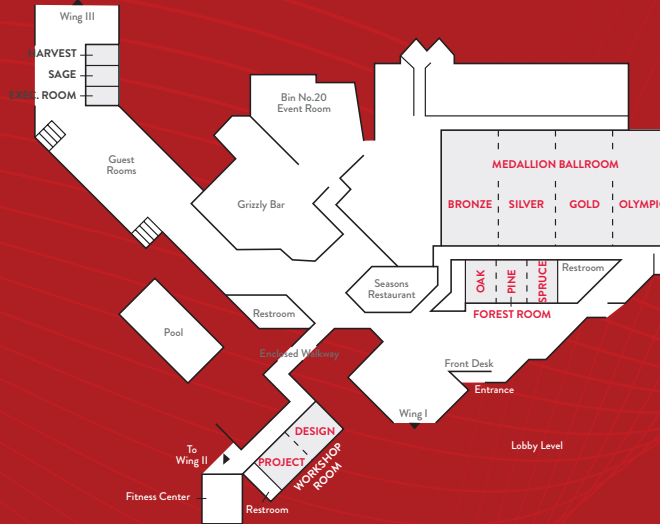

MEETING & BANQUET FACILITIES

Our meeting and banquet facilities include 19,480 square feet of flexible space. The largest of our thirteen meeting rooms, the Medallion Ballroom, can accommodate up to 2,100 people in a reception format. Outdoor events, from weddings to concerts, are wonderful in our Vintage and Pool Courtyards.

Professional conference specialists are on-site to take care of all your needs, including audio/visual equipment and full-service catering.

CAPACITY CHART

ROOM NAME	DIMENSIONS L x W x H	SQUARE FT.	THEATER	CLASSROOM	RECEPTION	BANQUET	U-SHAPE	CONFERENCE
Medallion Ballroom	80' x 160' x 12'	12,800	1,500	600	1,600	800	-	-
Bronze Room	80' x 40' x 12'	3,200	300	150	450	180	75	72
Silver Room	80' x 40' x 12'	3,200	300	150	450	180	75	72
Gold Room	80' x 40' x 12'	3,200	300	150	450	180	75	72
Olympic Room	80' x 40' x 12'	3,200	300	150	450	180	75	72
Forest Room	31' x 20' x 8'	1,800	200	80	210	120	60	54
Oak Room	31' x 20' x 8'	620	50	27	70	30	24	22
Pine Room	31' x 20' x 8'	620	50	27	70	30	24	22
Spruce Room	31' x 20' x 8'	620	50	27	70	30	24	22
Workshop Room	27' x 62' x 8'	1,674	150	85	200	120	60	54
Design Room	27' x 31' x 8'	837	75	42	100	50	30	24
Project Room	27' x 31' x 8'	837	75	42	100	50	30	24
Executive Room	23' x 14' x 7'	322	-	-	20	0	-	14
Sage Room	23' x 14' x 7'	322	32	24	40	30	24	22
Harvest Room	23' x 14' x 7'	322	32	24	40	30	24	22
Bin 20 Event Room	28' x 56' x 8'	2,180	70	40	175	100	25	20

FOR MORE INFORMATION:

2525 N. 20th Ave., Pasco, WA 99301

Tel: 509-547-0701 Fax: 509-547-4278 redlion.com/pasco